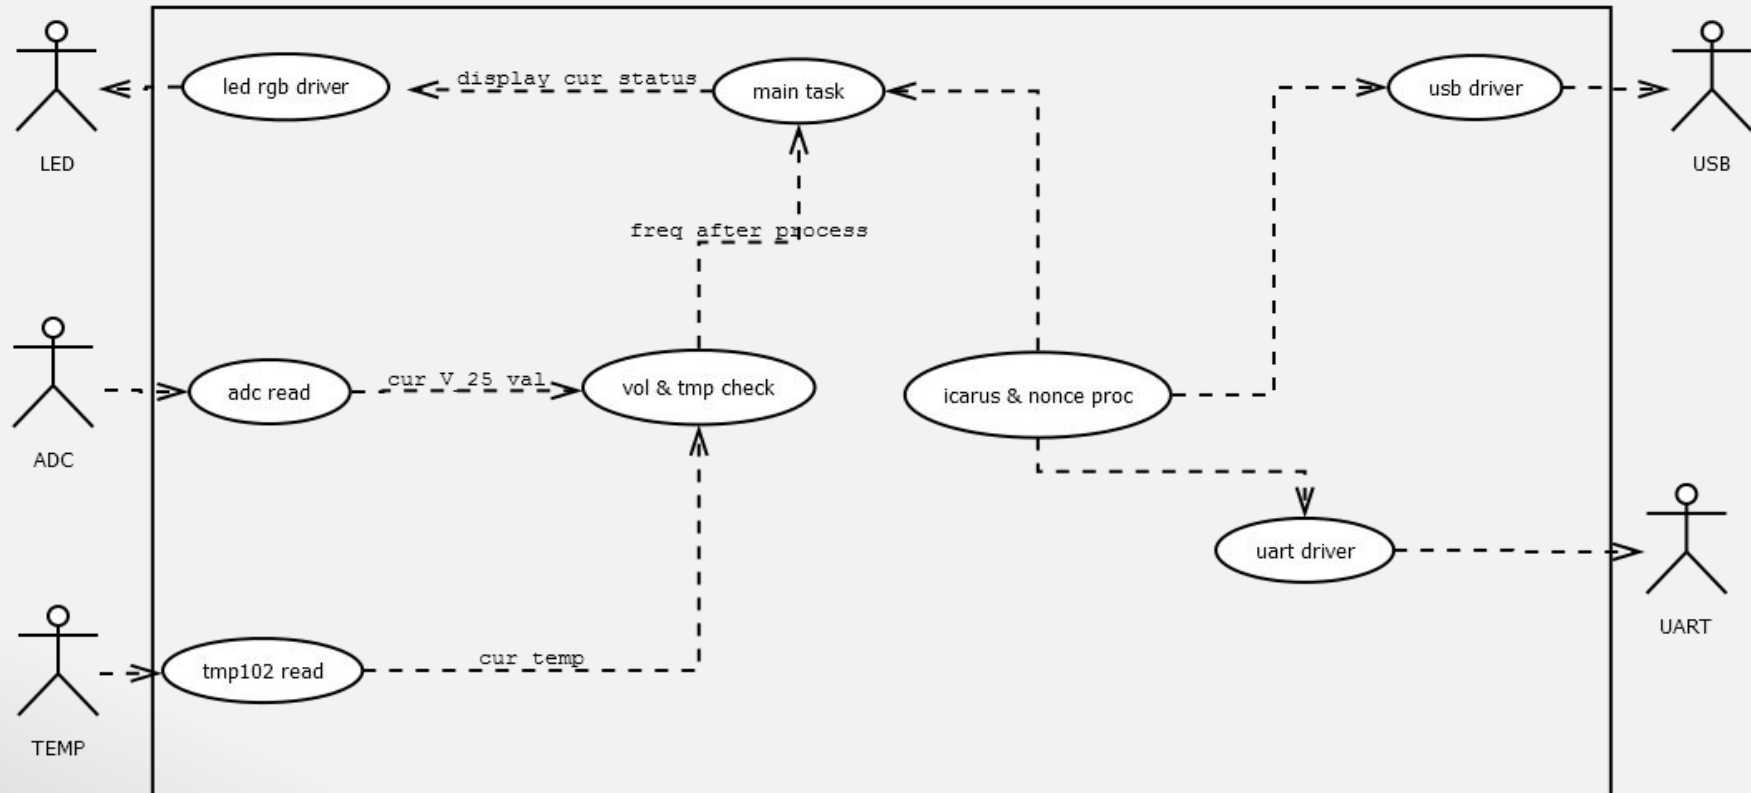

avalon nano

List

1

USE CASE

icarus
process

2

3

Frequency
Adjustment

USE CASE

icarus fsm

Frequency Adjustment

Freq/Temp Curve

Frequency Adjustment

FSM

Frequency Adjustment

Flow chart for F/V adjustment

Frequency Adjustment

Flow chart for V adjustment

Thank you