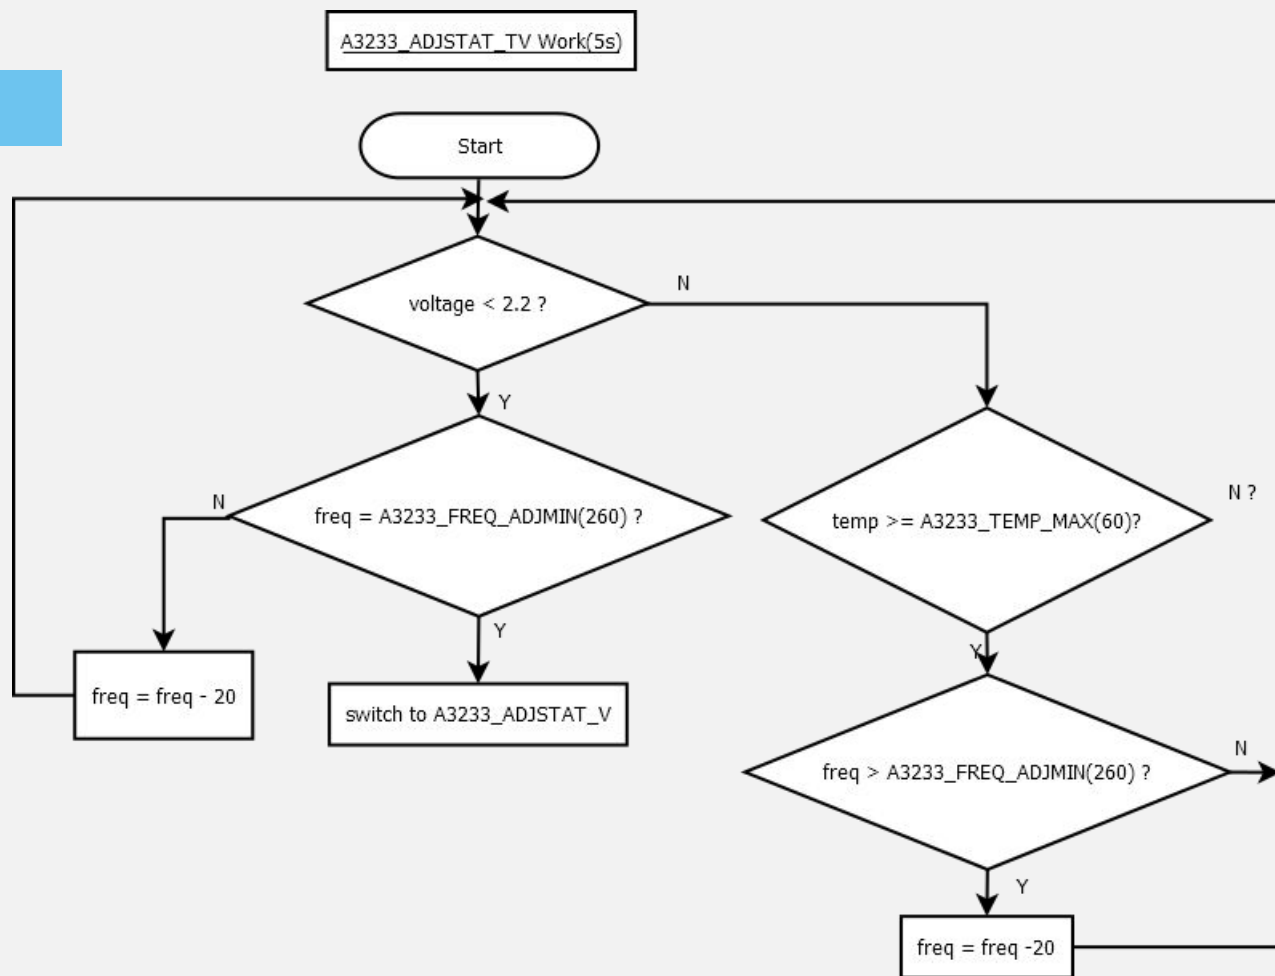

avalon nano

List

1

USE CASE

icarus
process

2

3

Frequency
Adjustment

USE CASE

icarus fsm

Frequency Adjustment

Freq/Temp Curve

Frequency Adjustment

FSM

Frequency Adjustment

Flow chart for F/V adjustment

Frequency Adjustment

Flow chart for V adjustment

Thank you