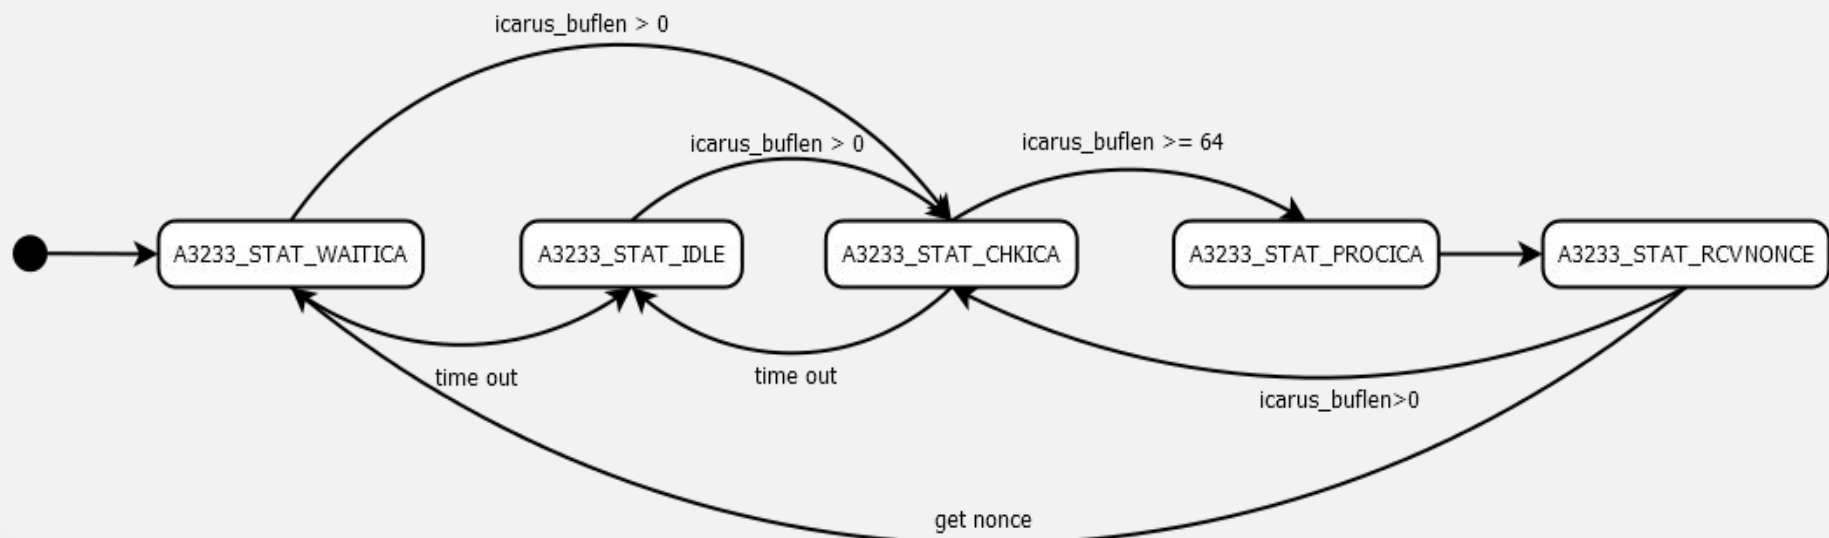

avalon nano

List

1

USE CASE

icarus
process

2

3

Frequency
Adjustment

USE CASE

icarus fsm

Frequency Adjustment

Freq/Temp Curve

Frequency Adjustment

FSM

Frequency Adjustment

Flow chart for F/V adjustment

Frequency Adjustment

Flow chart for V adjustment

Thank you