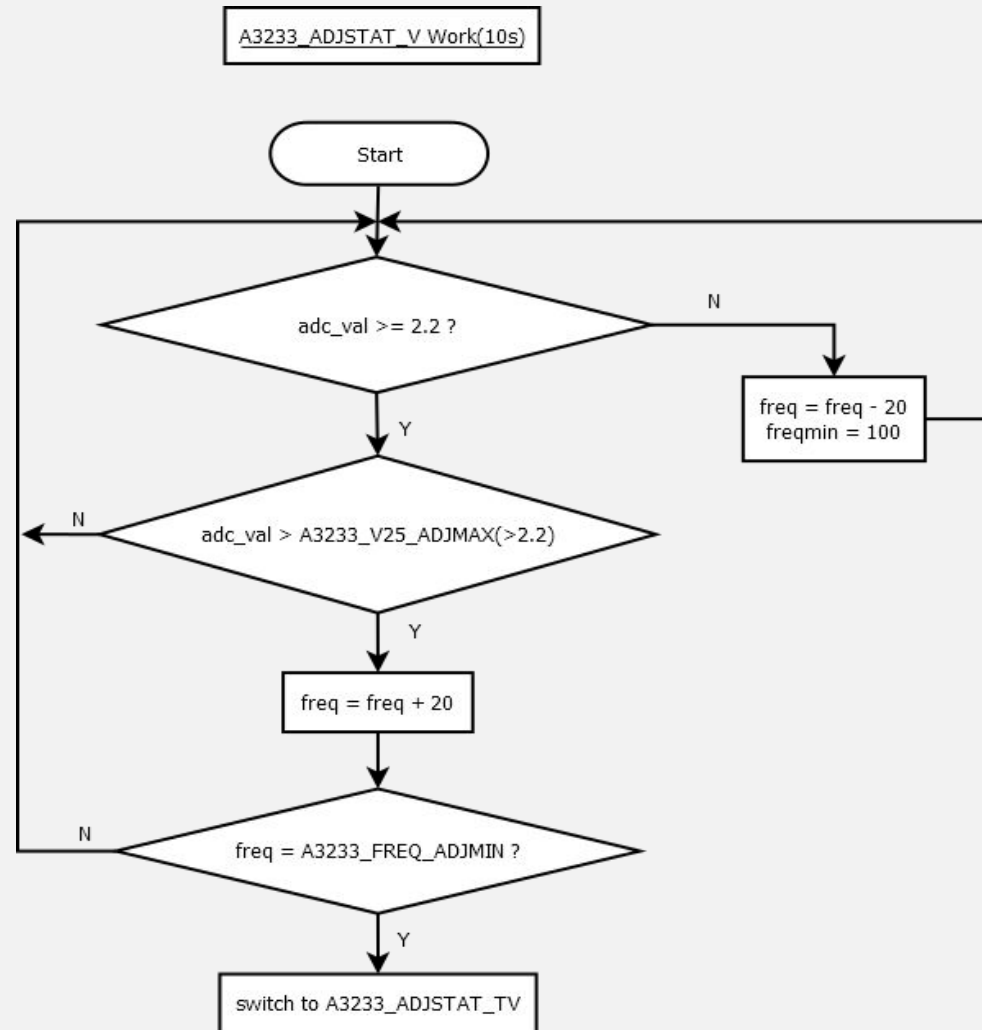

avalon nano

List

1

USE CASE

icarus
process

2

3

Frequency
Adjustment

USE CASE

icarus fsm

Frequency Adjustment

Freq/Temp Curve

Frequency Adjustment

FSM

Frequency Adjustment

Flow chart for F/V adjustment

Frequency Adjustment

Flow chart for V adjustment

Thank you